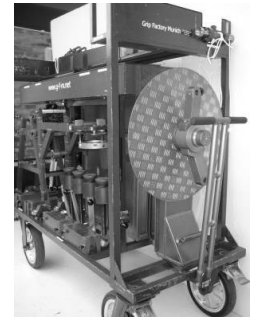

PROFESSIONAL FILM EQUIPMENT SDN BHD

(569717-D)

Accessories Cart & Photo Gallery

For details & Demo, please call PFE....

No. 19, Jalan PJU 3/49, Sunway Damansara Technology Park, 47810 Petaling Jaya, Selangor, Malaysia.
Tel: +603 7804 3744 Fax : +603-7804 6744 Email : info@profilmequip.com.my
Contact Person: Mat Bond - +6012 211 5800 or Badrul - +6012 2900 474